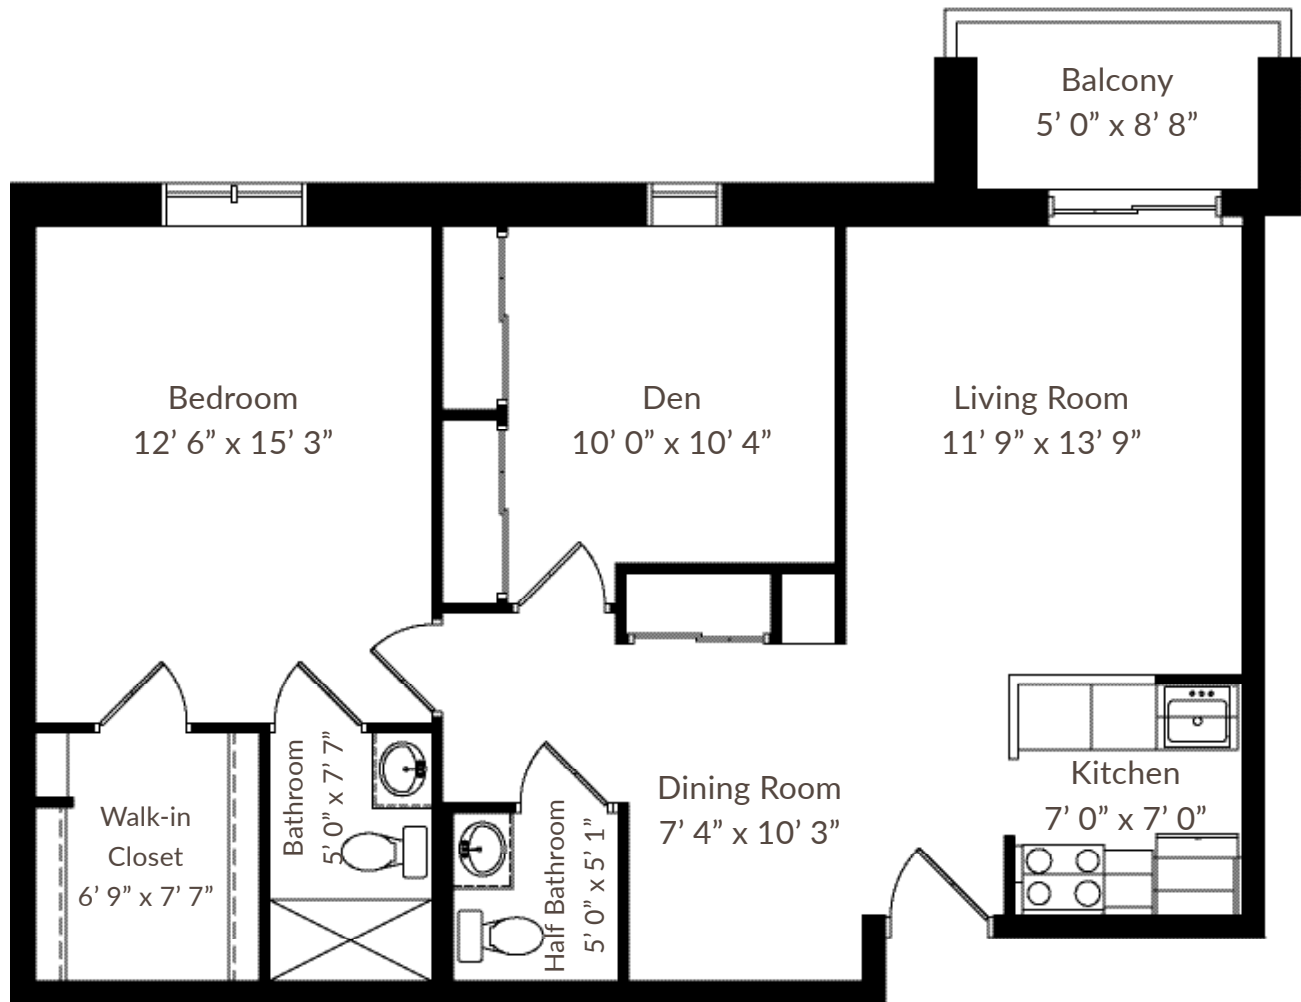

Apartment

1 Bedroom with Den

1 bed / 1.5 bath • 828 sq. ft.

Slight variations in floor plans may exist. Not drawn to scale.

Contact Us! Call (610) 775-2300 or visit thehighlands.org

Apartment

I Bedroom with Den

1 bed / 1.5 bath • 828 sq. ft.

Slight variations in floor plans may exist. Not drawn to scale.

Contact Us! Call (610) 775-2300 or visit thehighlands.org