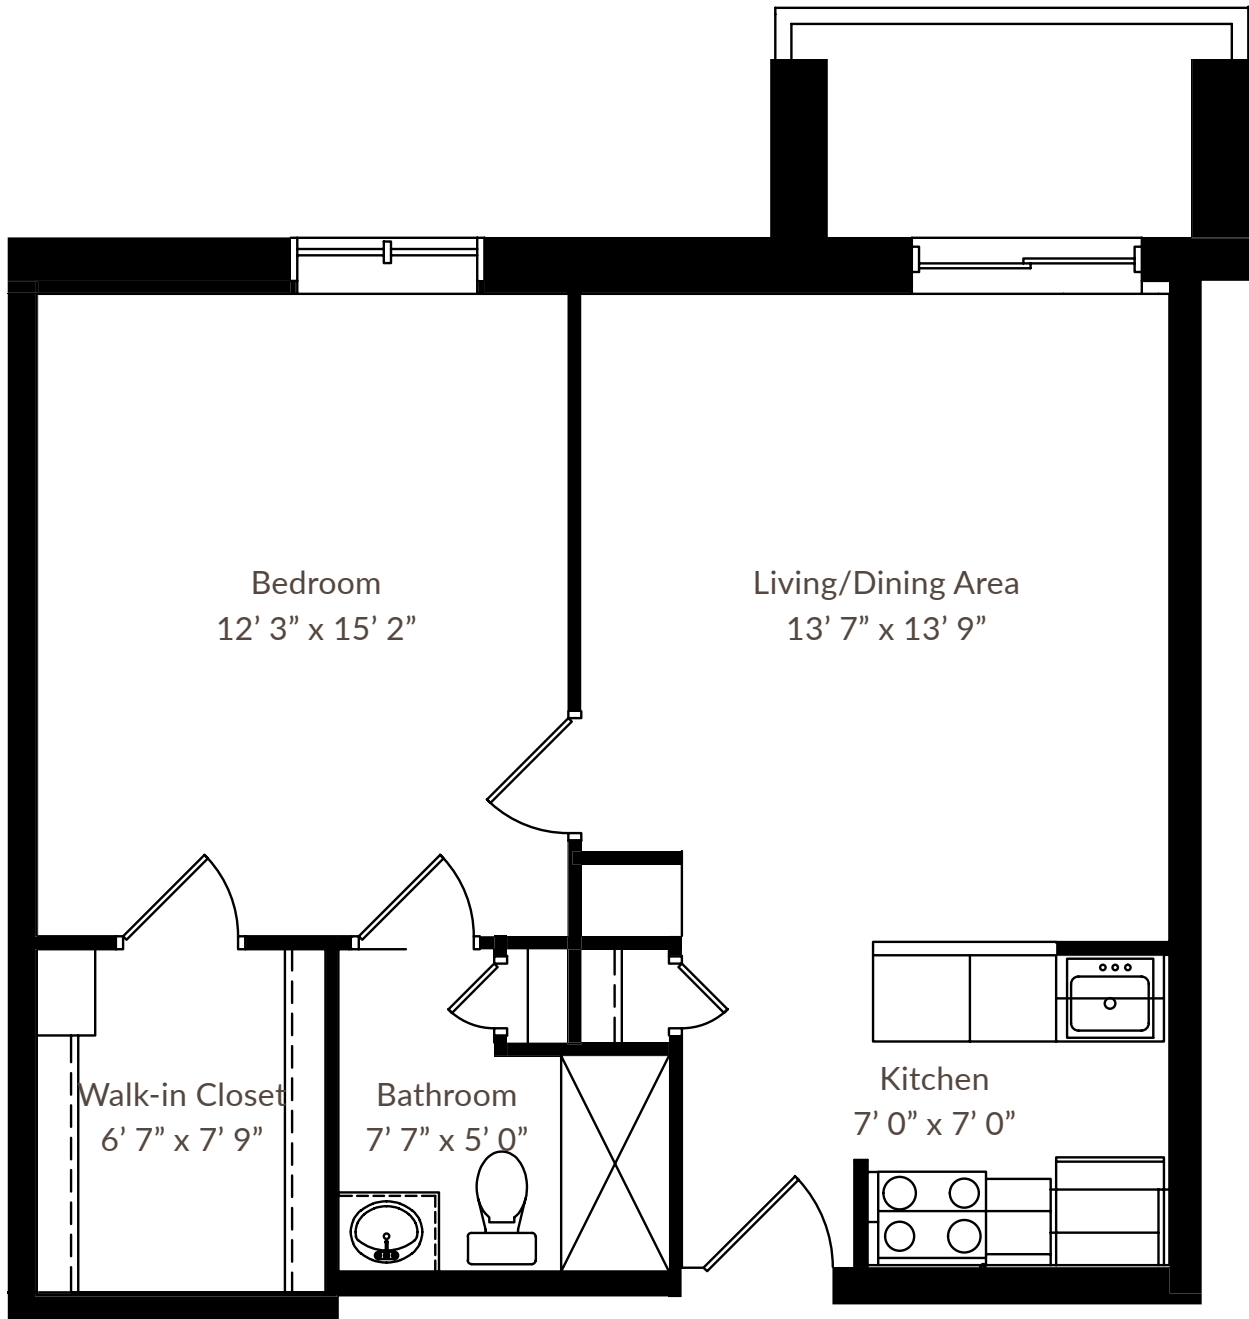

Apartment

1 Bedroom

1 bed / 1 bath • 594 sq. ft.

Slight variations in floor plans may exist. Not drawn to scale.

Contact Us! Call (610) 775-2300 or visit thehighlands.org

Apartment

I Bedroom

1 bed / 1 bath • 594 sq. ft.