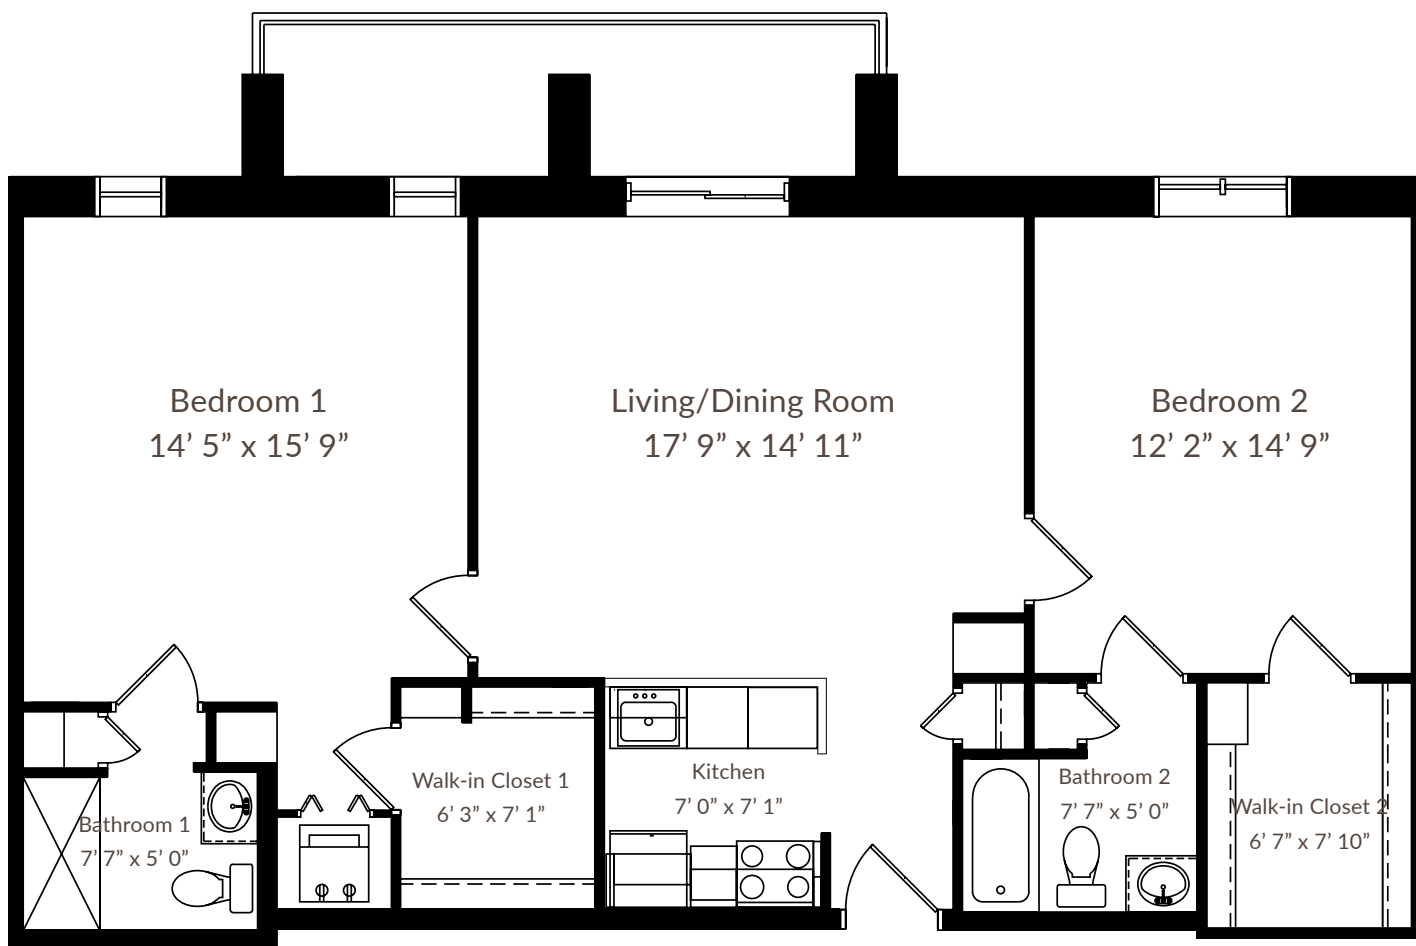

## 2 Bedroom - Combo

2 bed / 2 bath • 1084 sq. ft.

*Slight variations in floor plans may exist. Not drawn to scale.*

**Contact Us!** Call (610) 775-2300 or visit [thehighlands.org](http://thehighlands.org)

# Apartment