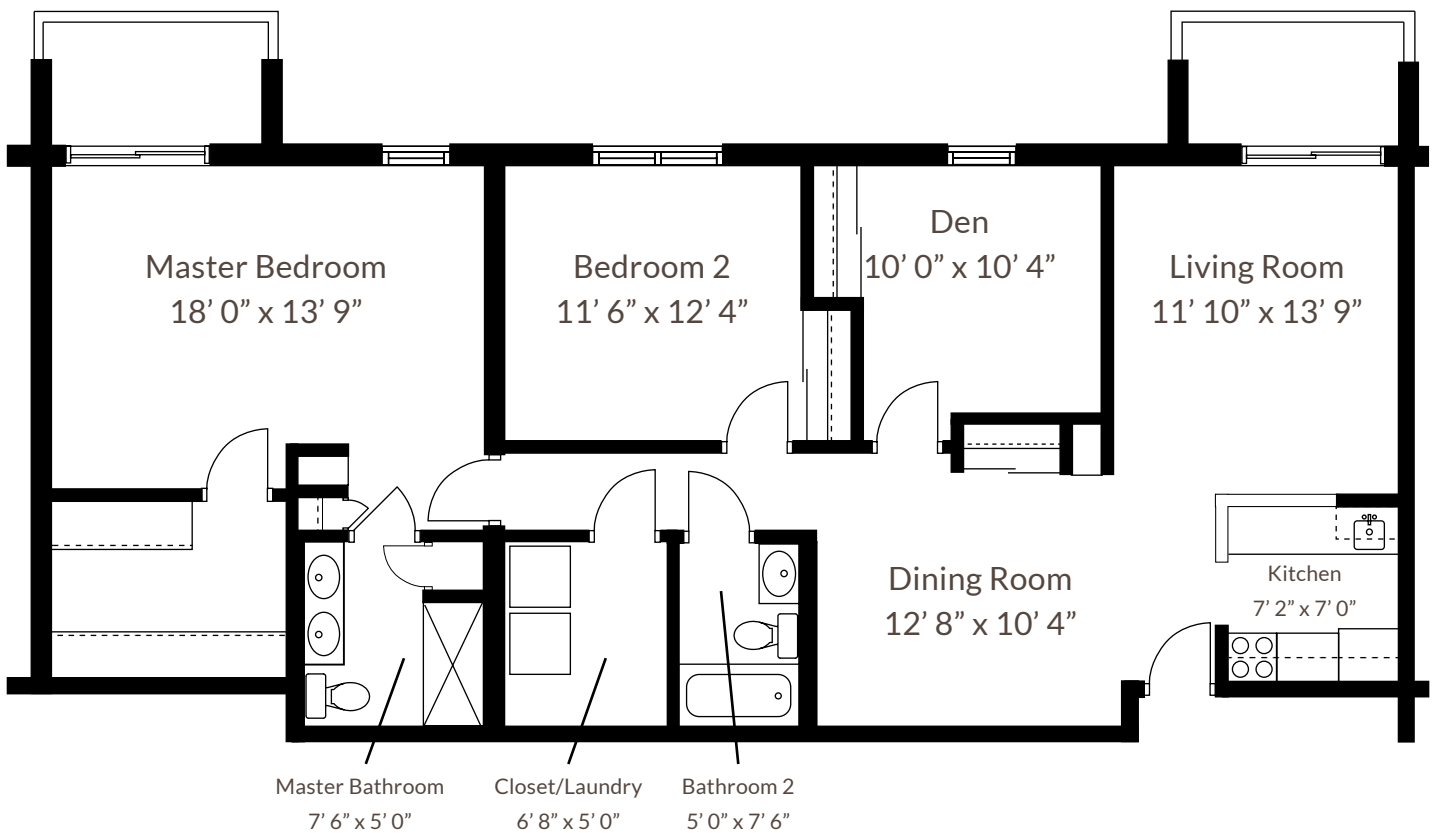

Apartment

2 Bedroom - Consolidated

2 bed / 2 bath • 1208 sq. ft.

Slight variations in floor plans may exist. Not drawn to scale.

Contact Us! Call (610) 775-2300 or visit thehighlands.org

Apartment

2 Bedroom - Consolidated

2 bed / 2 bath • 1208 sq. ft.

Slight variations in floor plans may exist. Not drawn to scale.

Contact Us! Call (610) 775-2300 or visit thehighlands.org