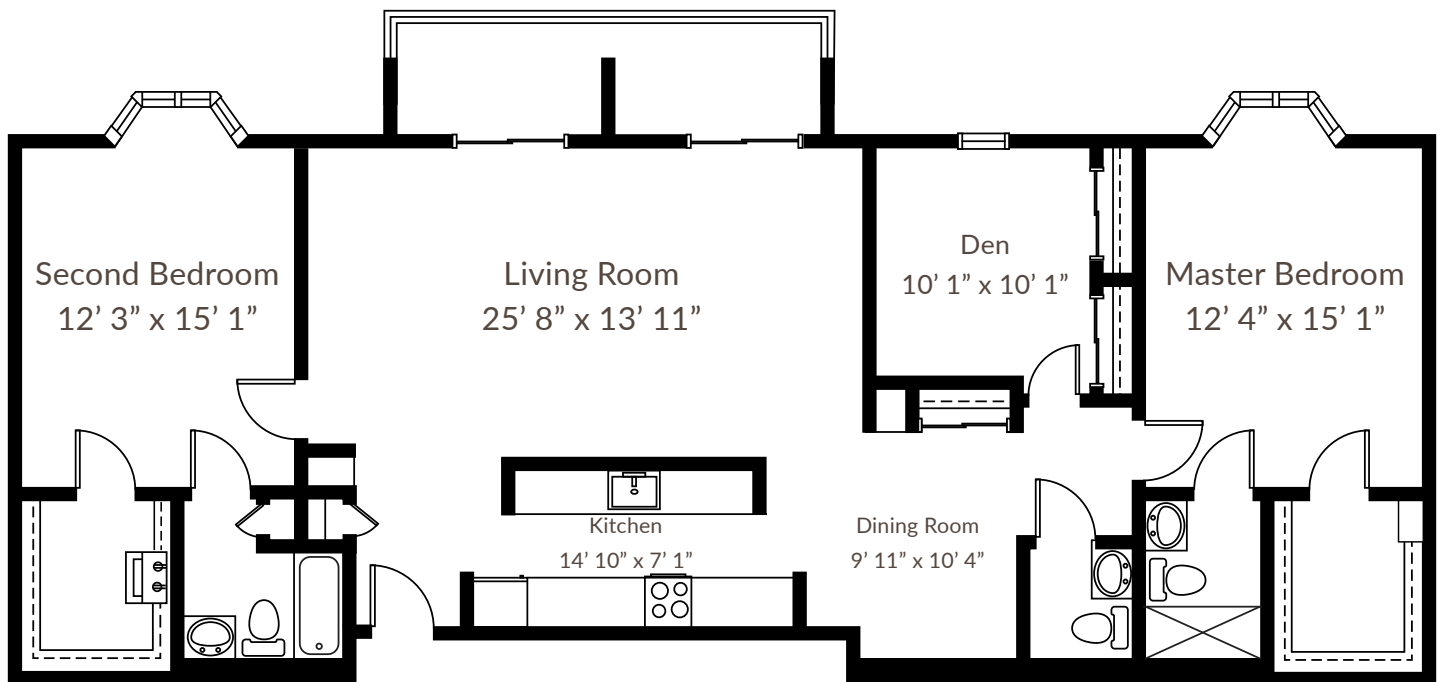

Apartment

2 Bedroom - Deluxe

2 bed / 1 bath • 1340 sq. ft.

Slight variations in floor plans may exist. Not drawn to scale.

Contact Us! Call (610) 775-2300 or visit thehighlands.org

Apartment

2 Bedroom - Deluxe

2 bed / 1 bath • 1340 sq. ft.

Slight variations in floor plans may exist. Not drawn to scale.

Contact Us! Call (610) 775-2300 or visit thehighlands.org