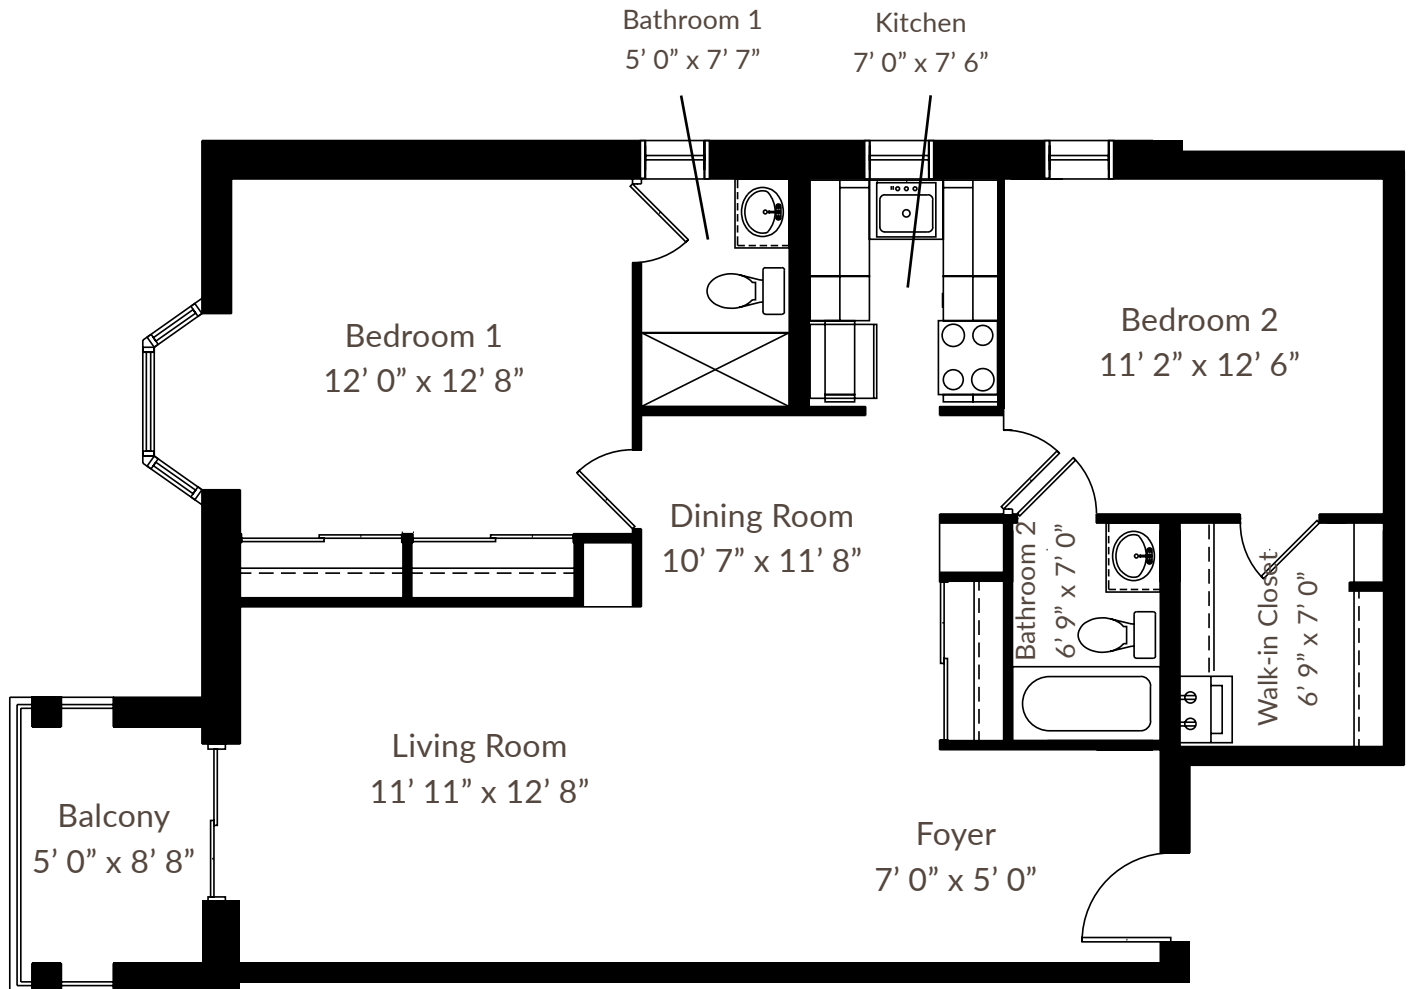

Apartment

2 Bedroom

2 bed / 2 bath • 954 sq. ft.

Slight variations in floor plans may exist. Not drawn to scale.

Contact Us! Call (610) 775-2300 or visit thehighlands.org

Apartment

2 Bedroom

2 bed / 2 bath • 954 sq. ft.