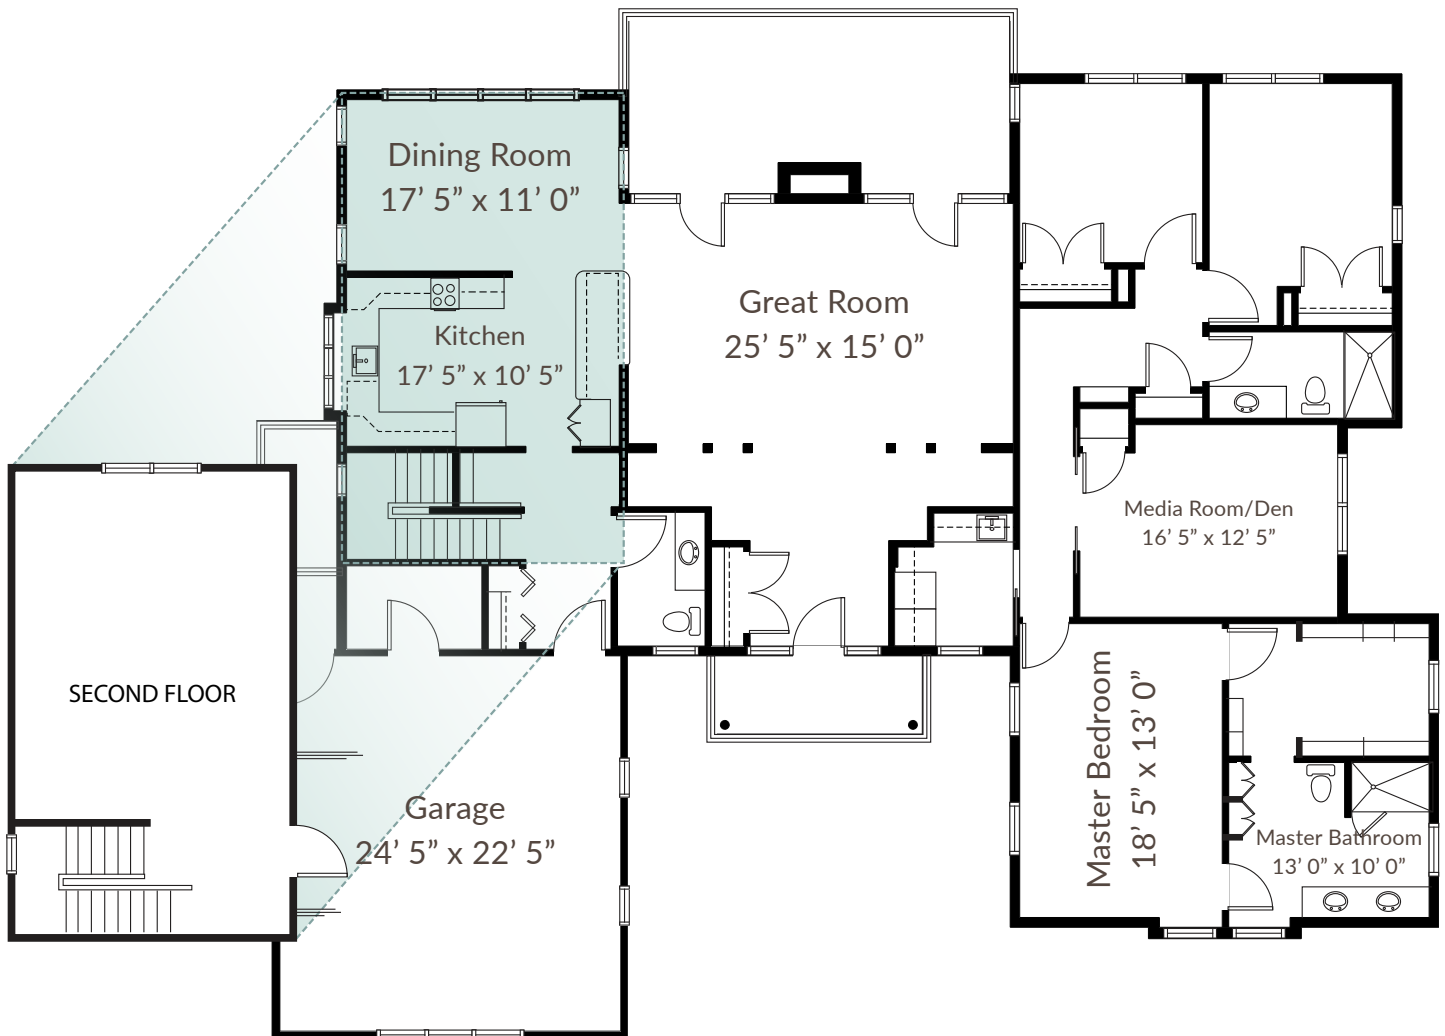

## 3 Bedroom - Gaelsong Floor 1

3 bed / 2.5 bath • 3280 sq. ft.

*Slight variations in floor plans may exist. Not drawn to scale.*

**Contact Us!** Call (610) 775-2300 or visit [thehighlands.org](http://thehighlands.org)

## 3 Bedroom - Gaelsong Floor 2

3 bed / 2.5 bath • 3280 sq. ft.

*Slight variations in floor plans may exist. Not drawn to scale.*

**Contact Us!** Call (610) 775-2300 or visit [thehighlands.org](http://thehighlands.org)

# Cottage

## 3 Bedroom - Gaelsong

3 bed / 2.5 bath • 3280 sq. ft.

*Slight variations in floor plans may exist. Not drawn to scale.*

**Contact Us!** Call (610) 775-2300 or visit [thehighlands.org](http://thehighlands.org)