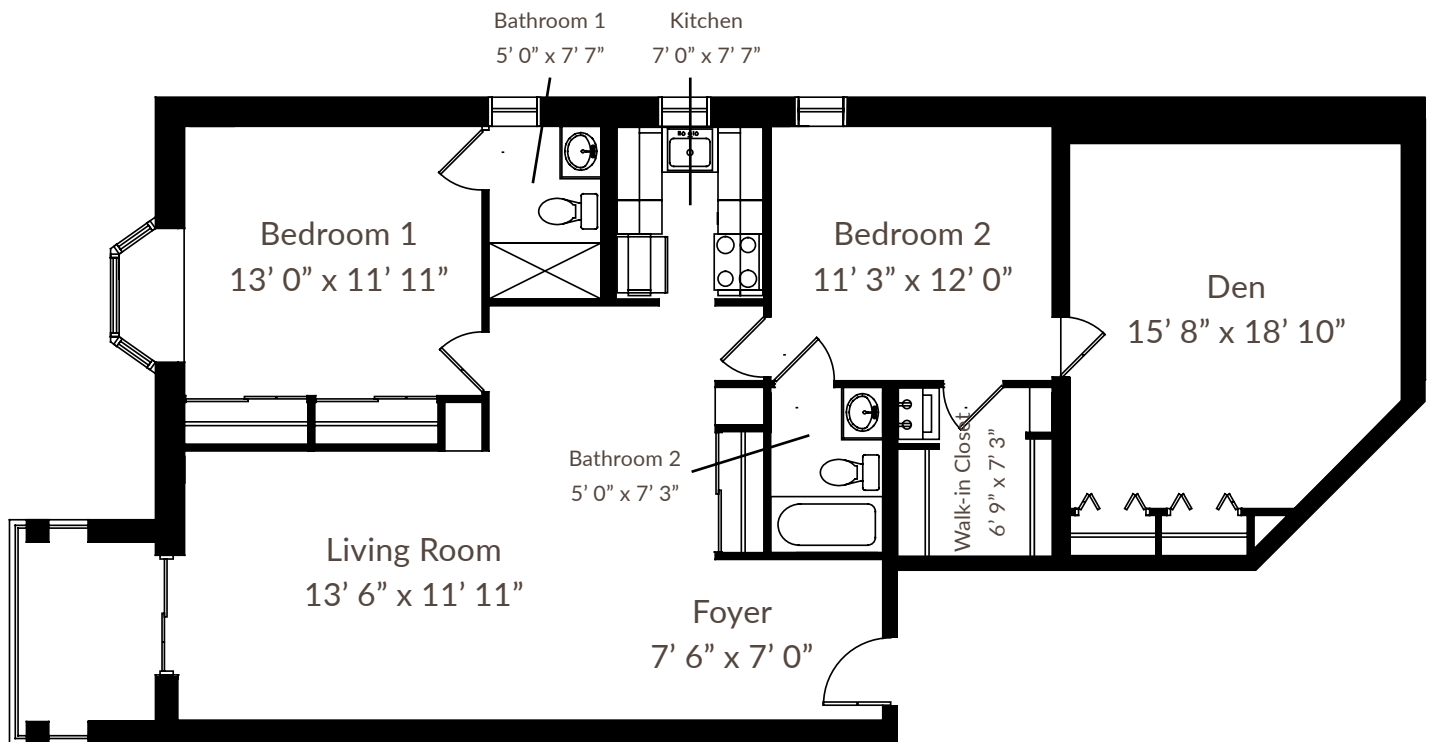

Apartment

2 Bedroom - Extended

2 bed / 2 bath • 1206 sq. ft.

Slight variations in floor plans may exist. Not drawn to scale.

Contact Us! Call (610) 775-2300 or visit thehighlands.org

Apartment

2 Bedroom - Extended

2 bed / 2 bath • 1206 sq. ft.

Slight variations in floor plans may exist. Not drawn to scale.

Contact Us! Call (610) 775-2300 or visit thehighlands.org