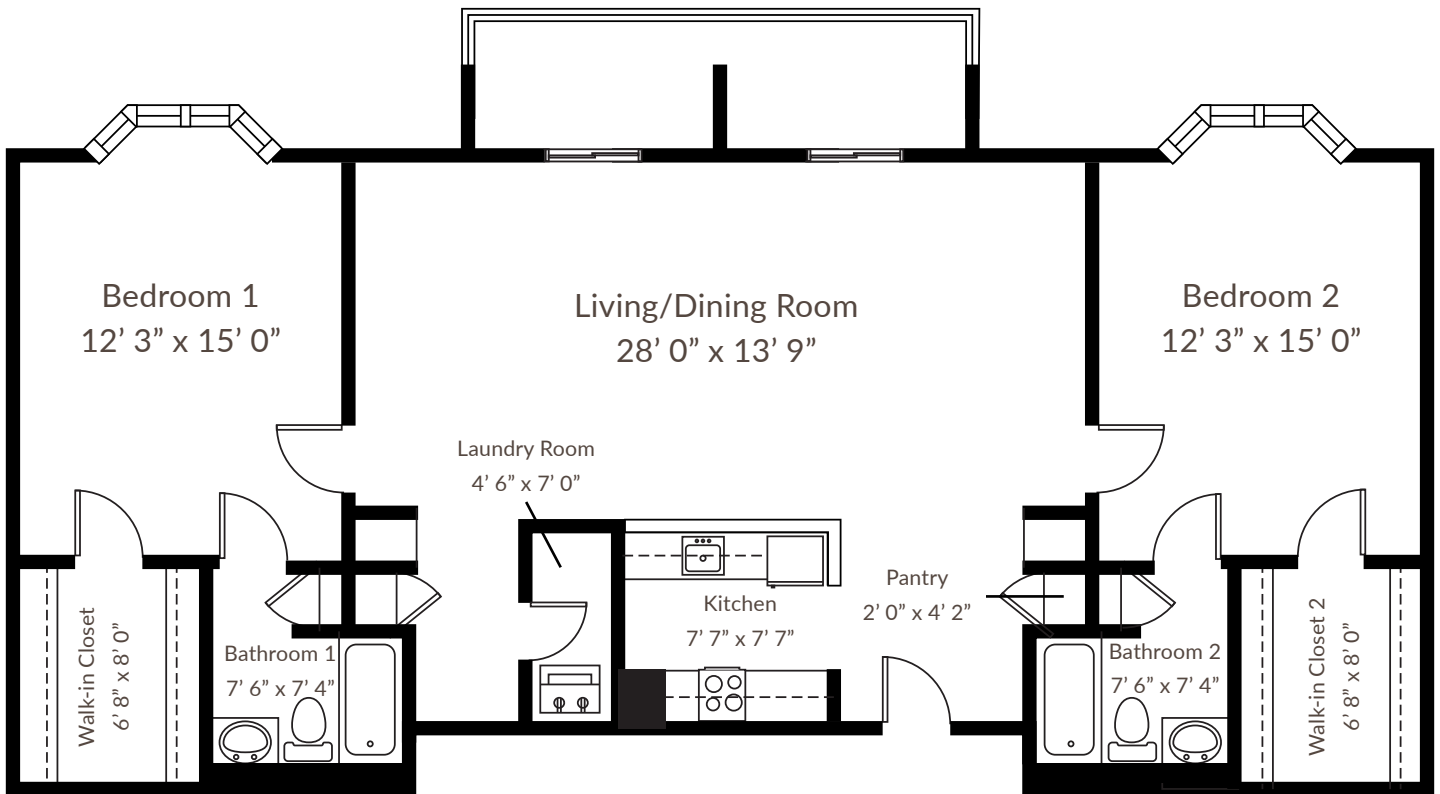

Apartment

2 Bedroom - Special

2 bed / 1 bath • 1206 sq. ft.

Slight variations in floor plans may exist. Not drawn to scale.

Contact Us! Call (610) 775-2300 or visit thehighlands.org

Apartment

2 Bedroom - Special

2 bed / 1 bath • 1206 sq. ft.

Slight variations in floor plans may exist. Not drawn to scale.

Contact Us! Call (610) 775-2300 or visit thehighlands.org